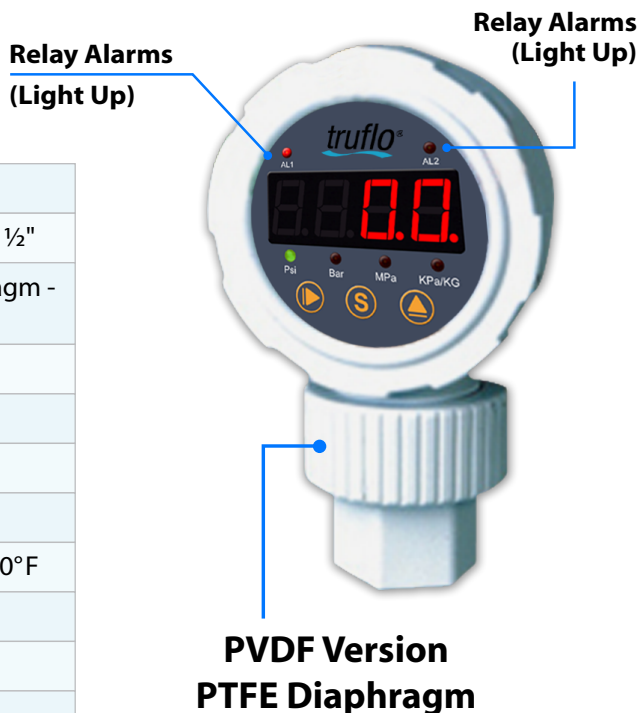

**truflo**<sup>®</sup>

**OBS Series**

**Industry's First LED Digital  
All Plastic Combo Gauge + Isolator  
'Plug & Play'**

**All Plastic LED Digital Pressure Gauge & Isolator  
Highest Accuracy  $\pm 1\%$  + 4-20mA + 2 Relay Outputs**

## FEATURES

- All Plastic (Gauge + Isolator)
- No Filling Required
- Heavy Duty Design; Simple to Install
- Completely Corrosion Resistant
- Designed to Act as Visual Pressure Alert for Bag/Filter Change-Out
- Extra Large LED Display
- Reduces Small Pressure Surges caused by Water Hammer or Metering Pump Pulsations
- Highest Accuracy in Industry 1%
- One-Piece Molded Design (No Assembly)
- Suitable for Corrosive Media + Slurries
- No Programming Required
- PTFE Diaphragm - Standard PP and PVDF
- 15 FT of Cable Standard

## SPECIFICATION

Dial Diameter	Large 2½" (Big Numbers)
Mounting	Direct Mount, Bottom Connection FNPT ½"
Housing	NEMA 4X PVDF or Polypro - PTFE Diaphragm - One Piece Molded Design (No Assembly)
Lens	Polycarbonate
Dial	Dial LED
Connection	1/2" FNPT
Accuracy	$\pm 1.0\%$
Operating temperature	Max. Working Temp. PVDF-195 F, PP-170°F
Pressure Range	0-290 PSI (Ambient Temp)
Output	4-20mA + 2 (NPN or PNP) Relay Outputs
Power Supply	10-30V DC